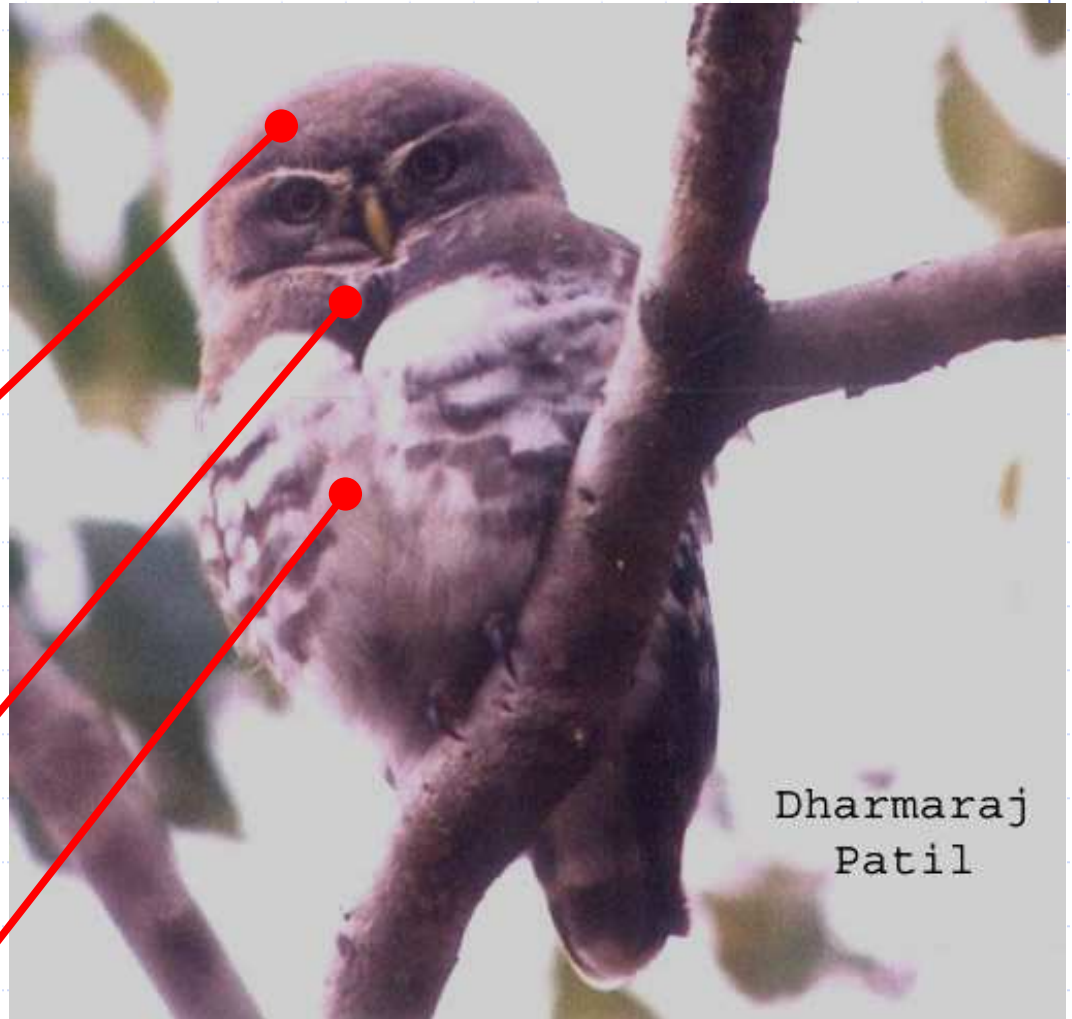

# Forest Owlet

**Size: 23 cm**

**Colour: dark grey to grey - brown**

**Crown, nape and mantle not spotted**

**White nape collar, seen in spotted owlet, is absent**

**Frontal Collar is very distinct**

**Underpart has large white area with broad, bold streaks**

# Spotted Owlet

**Size: 21 cm**

**Colour: pale grey to grey brown**

**Distinct spotting on the mantle, wings, back**

**White collar at the nape is distinct**

**Underparts are spotted and not plain white**

**Frontal Collar not distinct or incomplete**