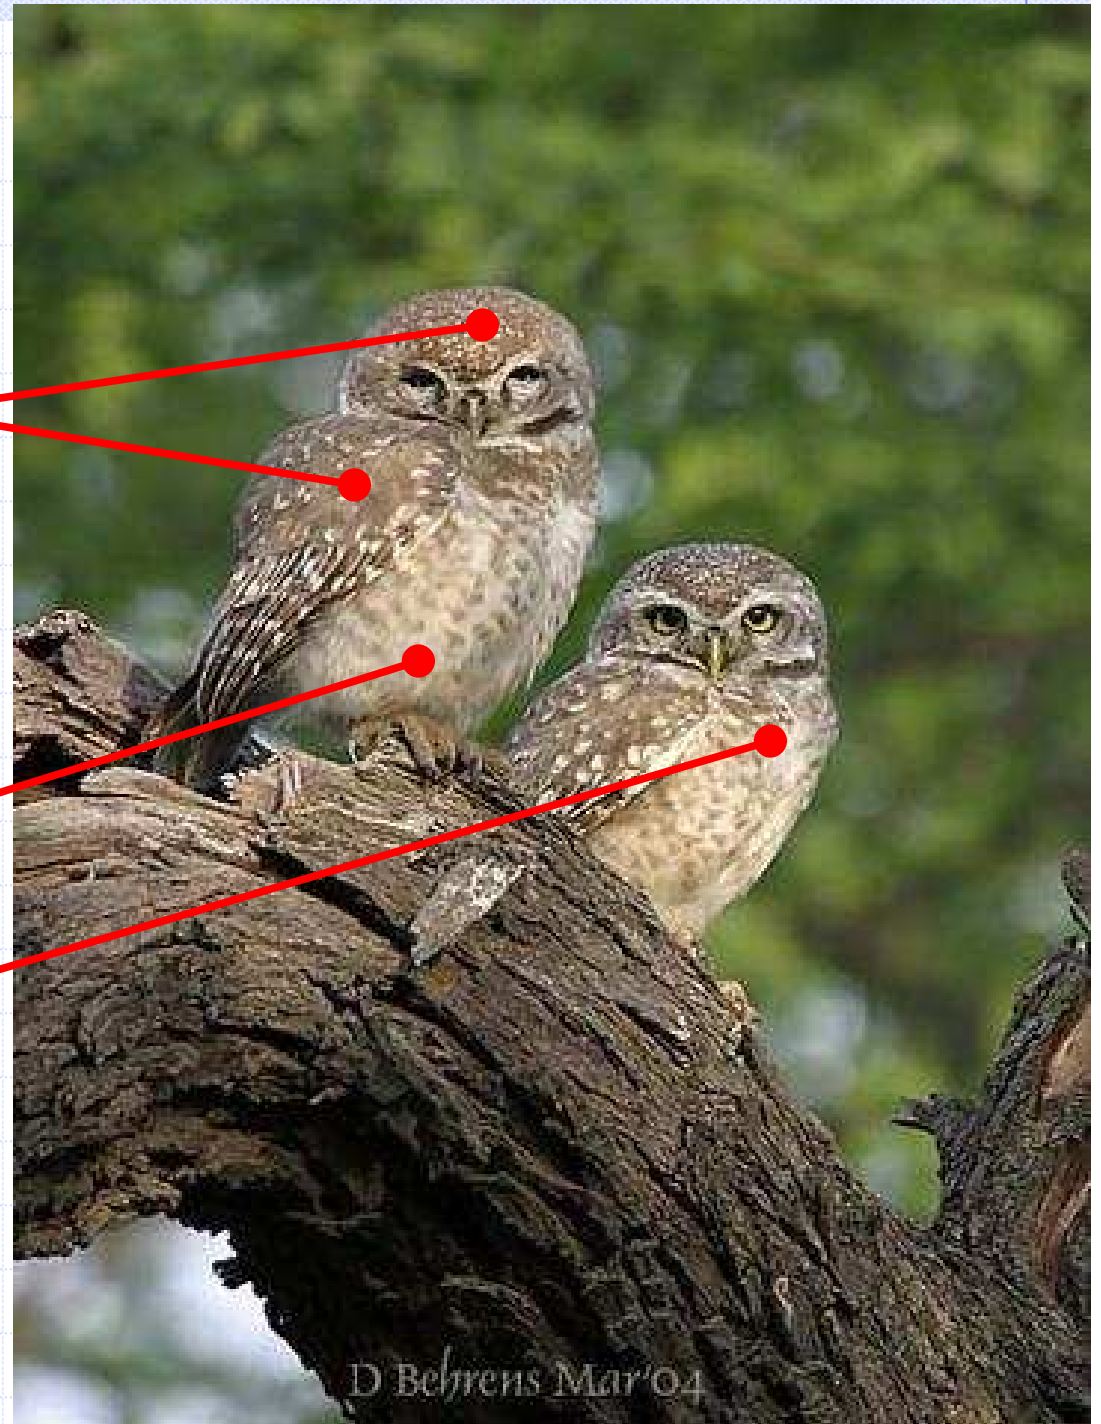

Spotted Owlet

Size: 21 cm

Colour: pale grey to grey brown

Distinct spotting on the mantle, wings, back

White collar at the nape is distinct

Underparts are spotted and not plain white

Frontal Collar not distinct or incomplete

Call : Chirurr, chirurr, chirurr....